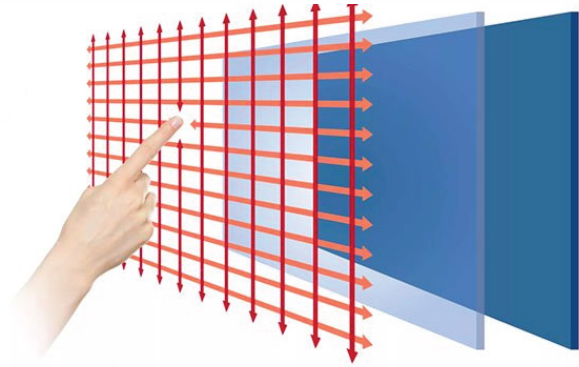

4K UHD DISPLAY

Experience unparalleled visual brilliance with our Armor Interactive Flat Panel's 4K UHD display. Boasting a stunning resolution of 3840 x 2160 pixels, our display brings your content to life with exceptional clarity and detail. Whether you're presenting multimedia content, engaging in video conferences, or delivering interactive lessons, our 4K UHD display ensures a truly immersive and captivating viewing experience.

Not only does our display support 4K resolution, but it also offers full-channel 4K UI display capabilities.

Key Features

INFRARED TOUCH ACCURACY

Experience precise interaction like never before with our Armor Interactive Flat Panel's infrared touch technology, boasting an impressive $\pm 2\text{mm}$ accuracy. Every touch is detected with exceptional precision, allowing for seamless and accurate input. Whether you're navigating menus, annotating content, or collaborating on projects, our infrared touch technology ensures a smooth and responsive touch experience. Not only does our touch technology deliver accuracy, but it also provides a smooth writing experience. With minimal latency and natural pen-like responsiveness, you can effortlessly write, draw, and annotate on the screen.